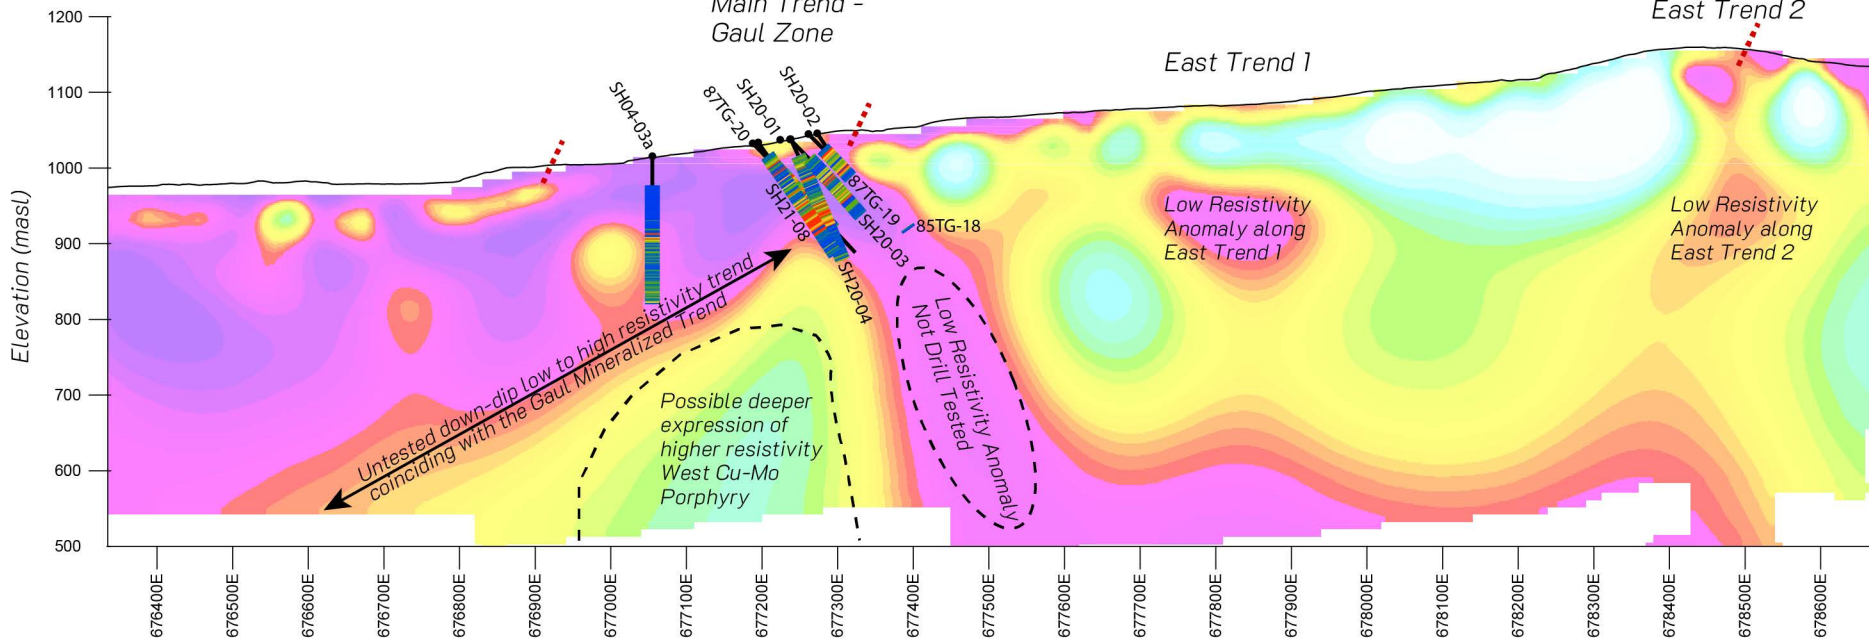

# L5400 - SUPERSTITION

# L4750 - GAUL ZONE

N  
North-facing section  
at 6004750 mN

# L4000 - DINA EAST

ZTEM  
Conductive  
Axis

Porphyry Target  
(ALS Goldspot 2023)

North-facing section  
at 6004000 mN

Conductive Axis  
(2012 ZTEM)

METER  
NAD83 UTM ZONE 9 NORTH