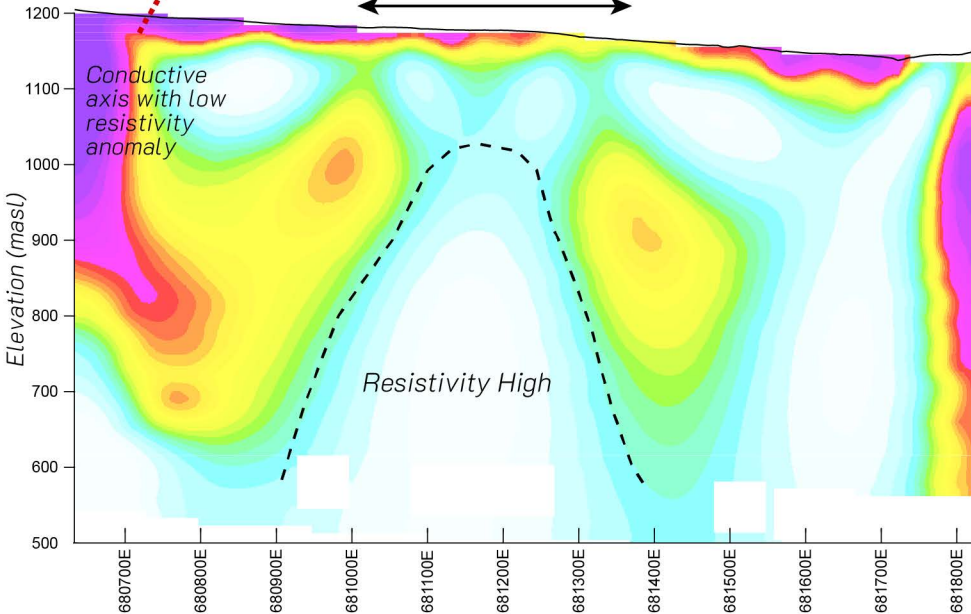

# L4750 - GAUL ZONE

N  
North-facing section  
at 6004750 mN

# L4000 - DINA EAST

ZTEM  
Conductive  
Axis

Porphyry Target  
(ALS Goldspot 2023)

North-facing section  
at 6004000 mN

Conductive Axis  
(2012 ZTEM)

METER  
NAD83 UTM ZONE 9 NORTH