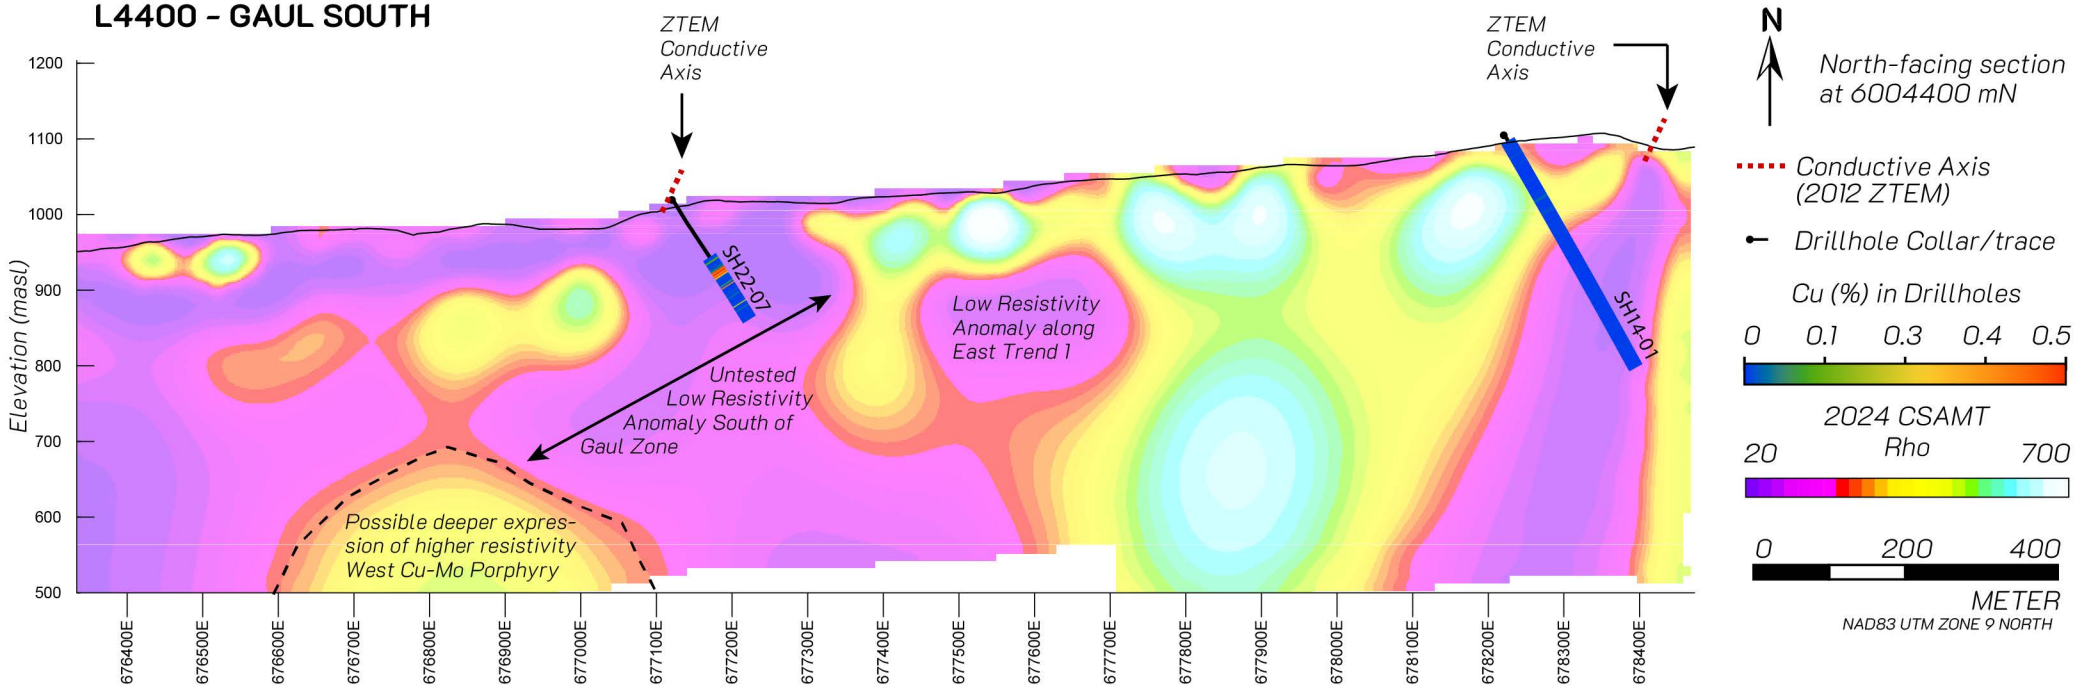

# L5400 - SUPERSTITION

# L4750 - GAUL ZONE

N  
North-facing section  
at 6004750 mN

# L4400 - GAUL SOUTH

# L4000 - DINA EAST

ZTEM  
Conductive  
Axis

Porphyry Target  
(ALS Goldspot 2023)

North-facing section  
at 6004000 mN

Conductive Axis  
(2012 ZTEM)

METER  
NAD83 UTM ZONE 9 NORTH