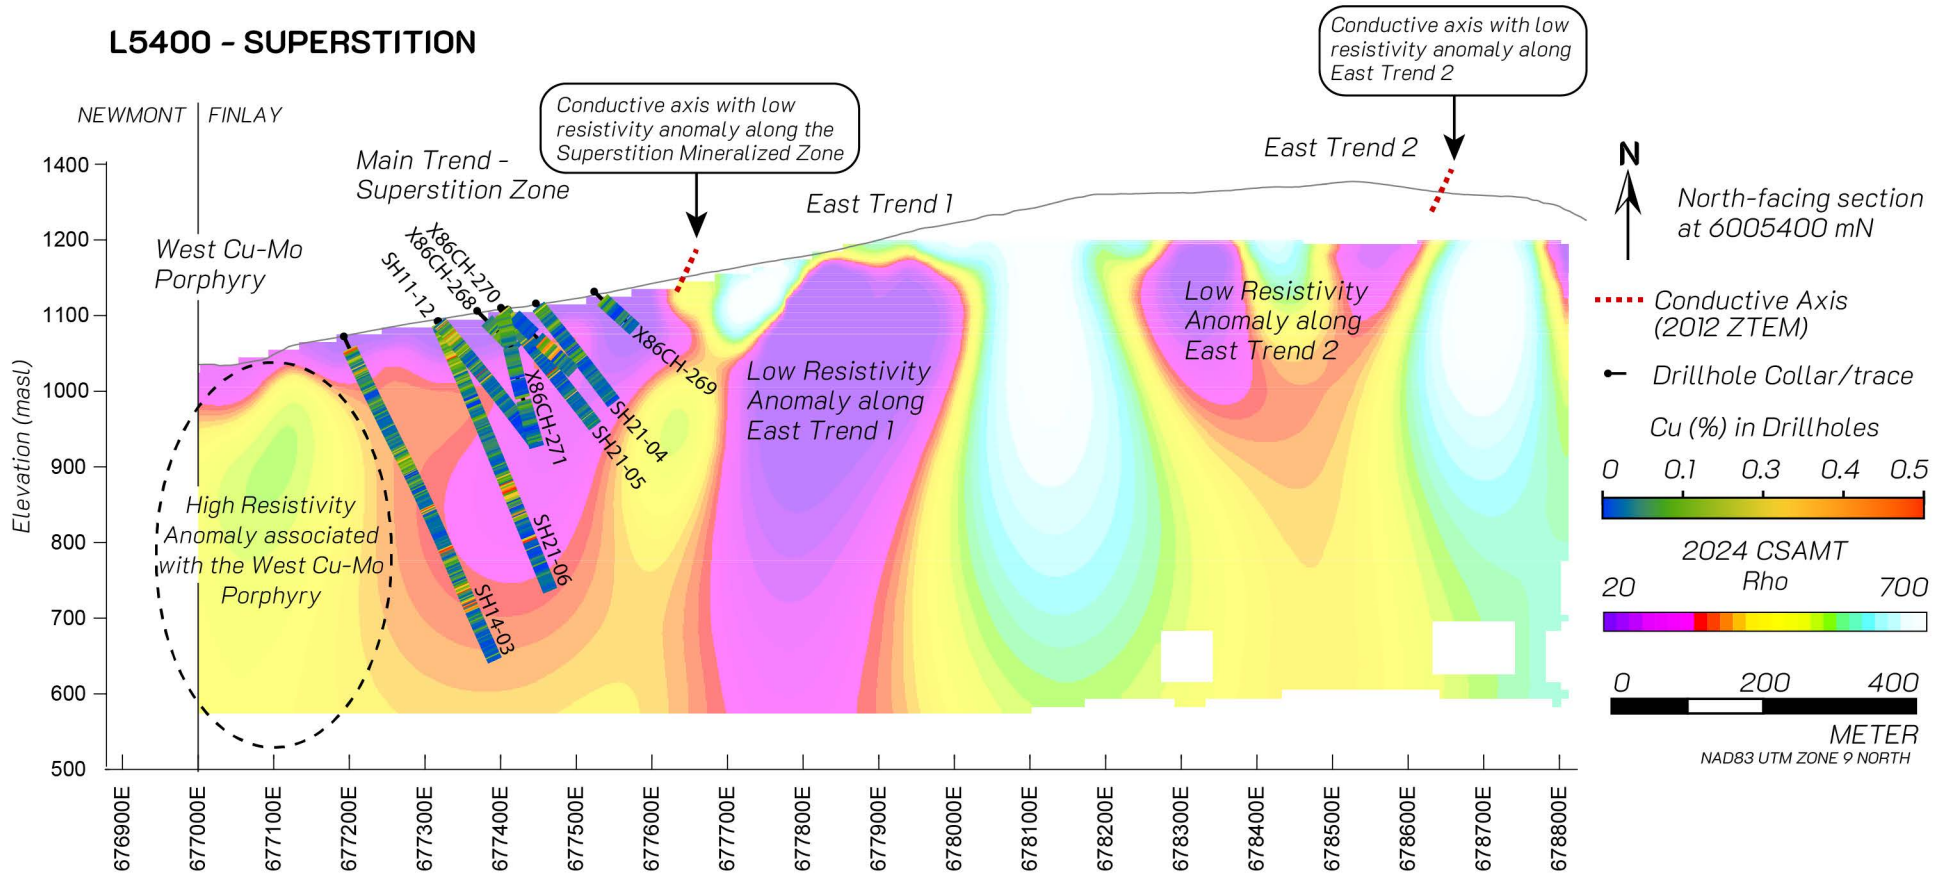

# L5400 - SUPERSTITION

# L4000 - DINA EAST

ZTEM  
Conductive  
Axis

Porphyry Target  
(ALS Goldspot 2023)

North-facing section  
at 6004000 mN

Conductive Axis  
(2012 ZTEM)

METER  
NAD83 UTM ZONE 9 NORTH